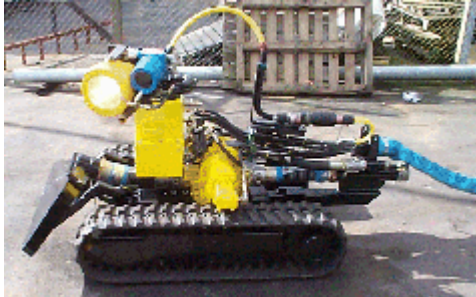

## NES COMBI 3 in 1 Unit

NES360 Moverjet

Acoustic Operator Control Room

Acoustic Power House

Umbilicals

Again at the forefront of technology NESL launch the **NES750 COMBI - 3 in 1 Tank Cleaning Kit** COMBI - a Tank Cleaners Dream turned into reality COMBI - Non invasive Tank Cleaning

With the COMBI

- \* Tanks can be cleaned using the tried and tested MOVer sit and ride system.
- \* Tanks that require Non Man Entry cleaning can be cleaned using the MOVerjet with it's powerful onboard pump, camera, lighting and Cannon all controlled by an operator in the comfort and safety of the control room.
- \* Tanks that have heating coils can be cleaned using the NES Manway Cannon and lobe pump controlled by an operator in the comfort and safety of the control room.

The COMBI comprises

- Main Combi Container
- NES402C Hydraulic Power Pack with electric generator in acoustic power house
- NES670 Rotary Lobe Pump
- NES502A Hydraulic Powered Centrifugal Pump
- NES Combi Container with acoustic control room, Power House, Umbilical Room etc
- NES Equipment Container for housing all the other items
- NES320 Mover sit and ride Tank Cleaning Dozer parts to convert from Moverjet
- NES360 Moverjet Robot with onboard NES640 Rotary Lobe Pump, Camera and Cannon
- NES402A Diesel Hydraulic Acoustic Power Pack
- NES720 Manway Cannon
- NES501 Hydraulic Powered Helical Screw Pump
- NES405A Double Umbilical Reels for NES 320 & NES670